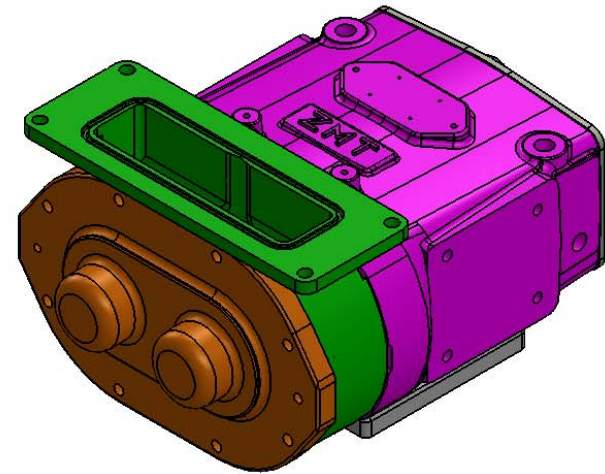

DIMENSIONS ARE IN INCHES UNLESS OTHERWISE SHOWN TWO PLACE DECIMAL ±.01 THREE PLACE DECIMAL ±.005 BREAK ALL CORNERS .010 FACES CONCENTRIC & PARALLEL ±.002		NAME	DATE
MATERIAL 316SS/W88/CI		RE	9/27/2011
FINISH		CHECKED	
DO NOT SCALE DRAWING		MFG APPR.	
		ENG APPR.	
		ERN	
		DESCRIPTION: W064 COMPLETE PUMP PUMP DIMENSIONS	

ZM Technologies

ZM Technologies

SIZE A	DWG. NO. W064-ASSMBLY	REV. --
SCALE:1:8	WEIGHT:	SHEET OF