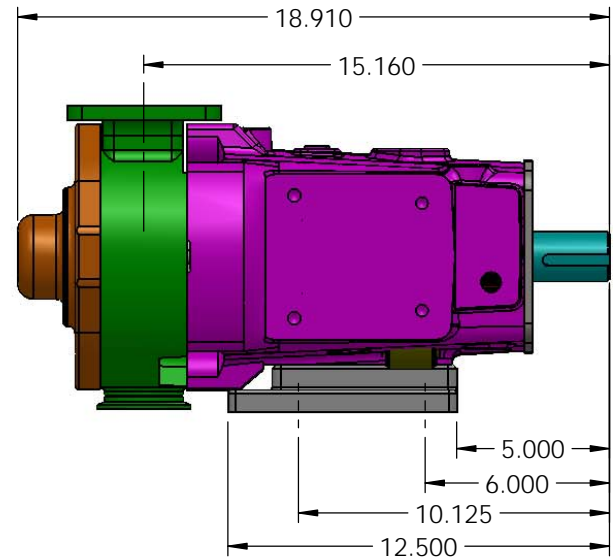

DIMENSIONS ARE IN INCHES UNLESS OTHERWISE SHOWN TWO PLACE DECIMAL ±.01 THREE PLACE DECIMAL ±.005 BREAK ALL CORNERS .010 FACES CONCENTRIC & PARALLEL ±.002		NAME	DATE
MATERIAL 316SS/W88/CI		RE	9/27/2011
FINISH		CHECKED	
DO NOT SCALE DRAWING		MFG APPR.	
		ENG APPR.	
		ERN	
		DESCRIPTION: W064 COMPLETE PUMP PUMP DIMENSIONS	

ZM Technologies

ZM Technologies

SIZE A	DWG. NO. W064-ASSMBLY	REV. --
SCALE:1:8	WEIGHT:	SHEET OF