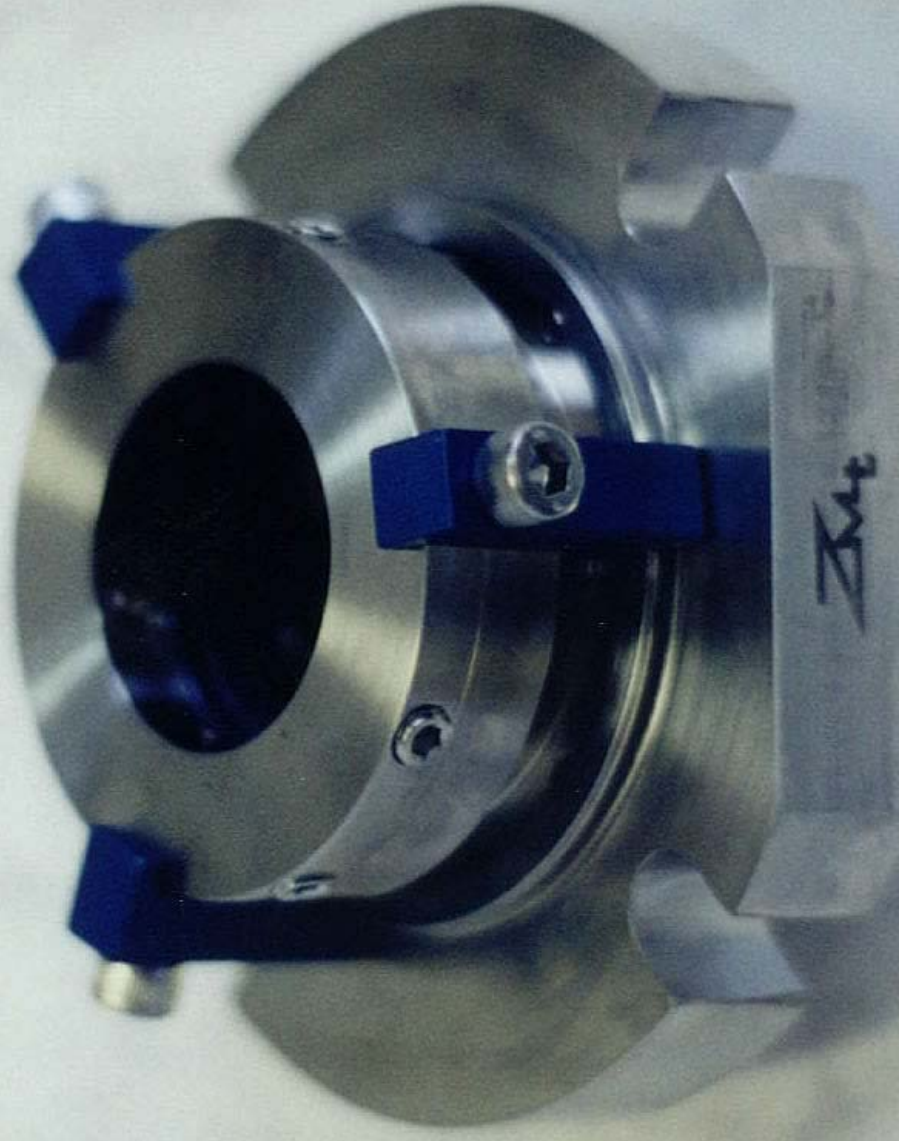

**No Water Flush Required  
Does not wear Backplate**

**ZMT Tri-Clover<sup>®</sup> Seal**