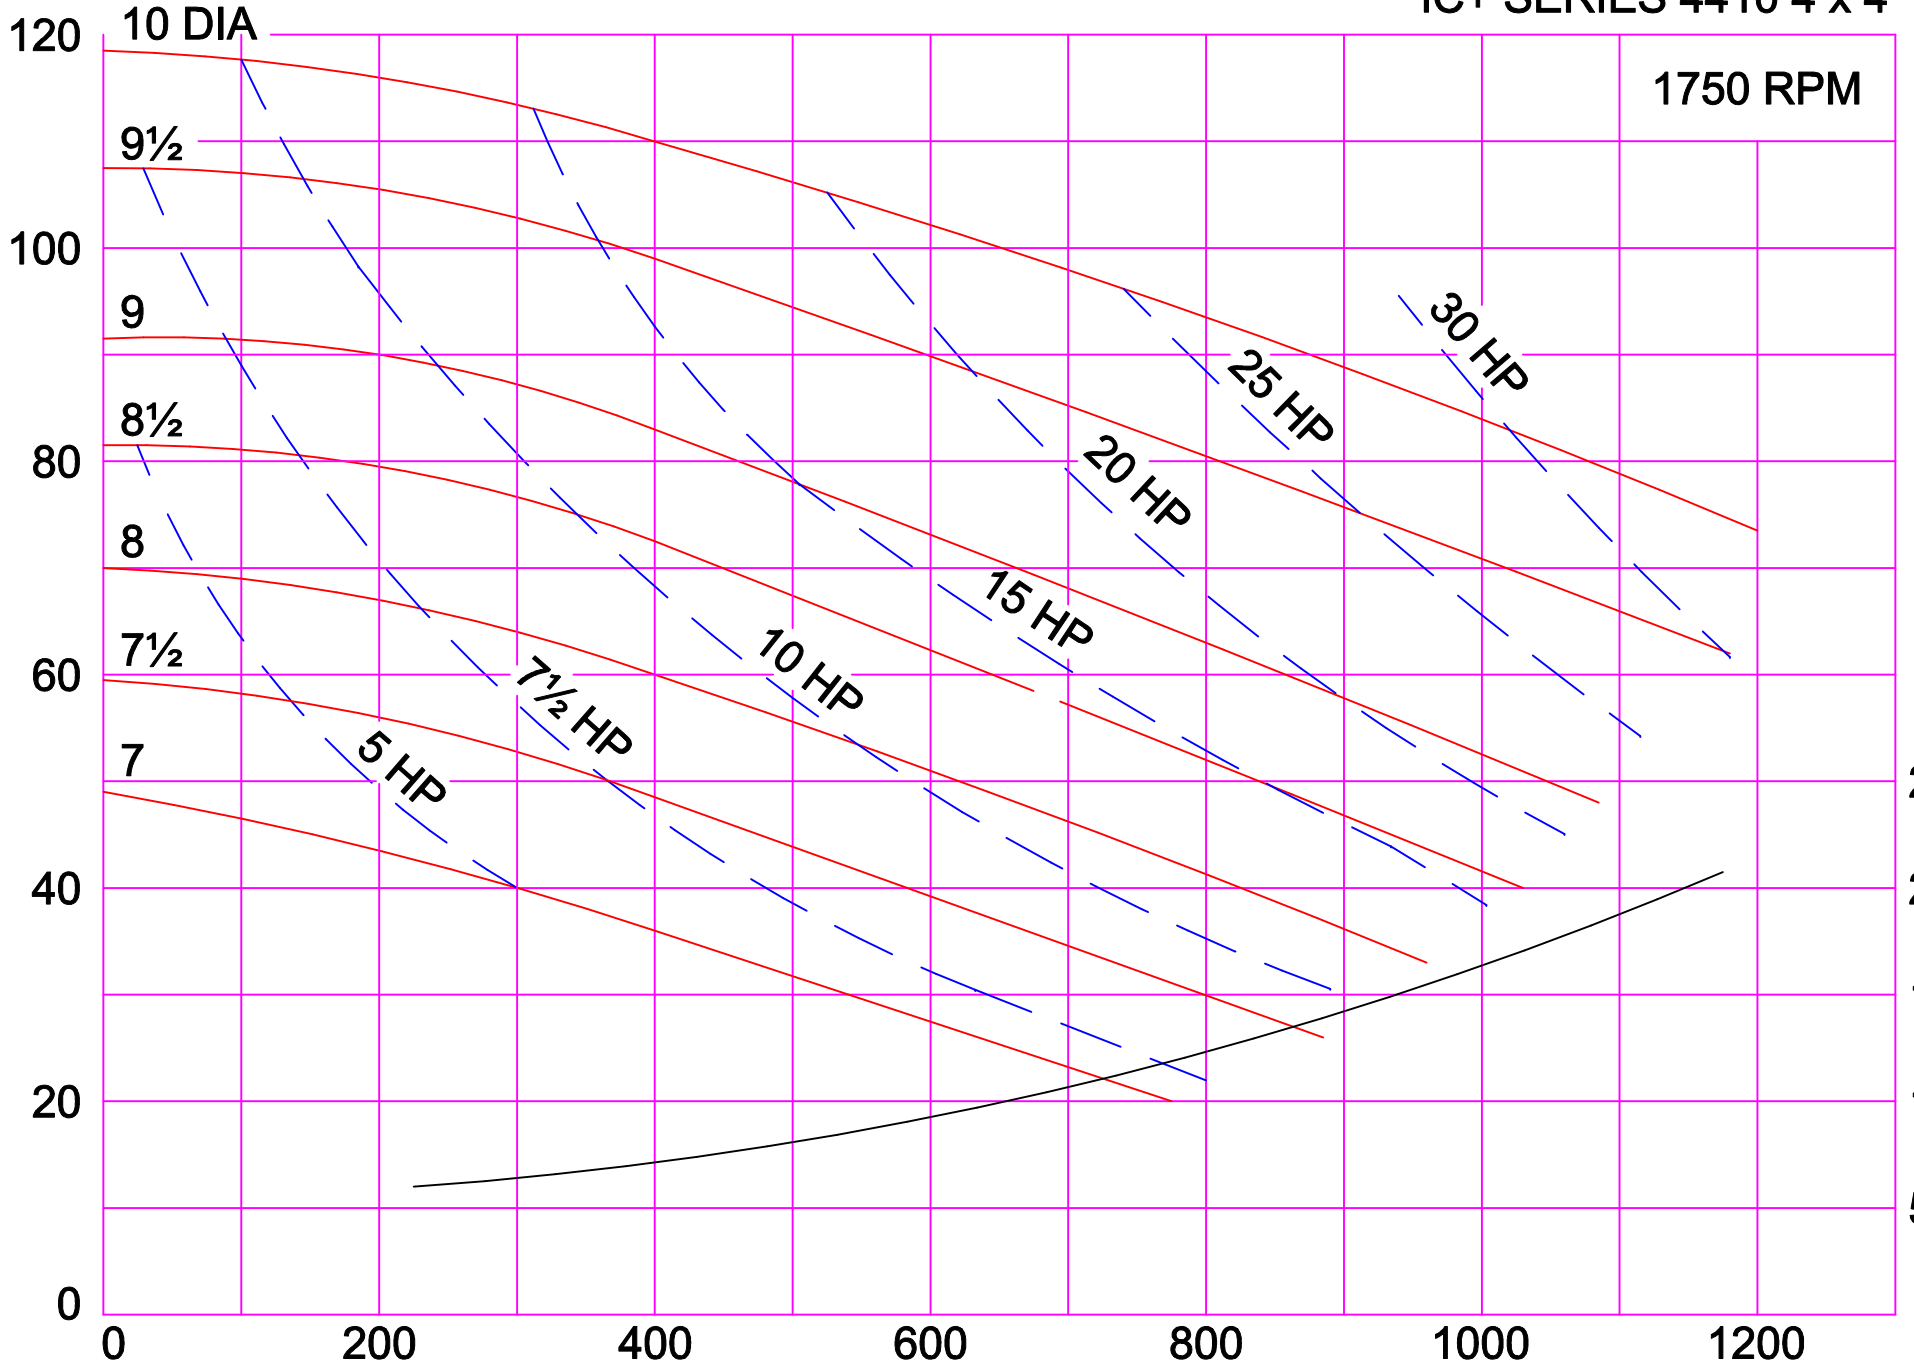

AMPCO PUMPS COMPANY, INC.

IC+ SERIES 4410 4 x 4

1750 RPM

HEAD (FEET)

NPSHR (FEET)

CAPACITY (GALLONS PER MINUTE)